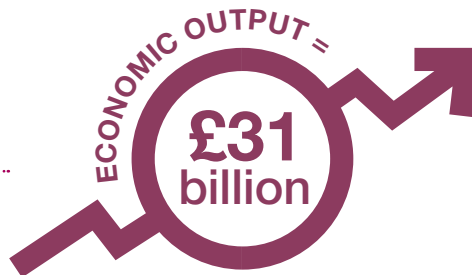

COASTLINE:

340
MILES