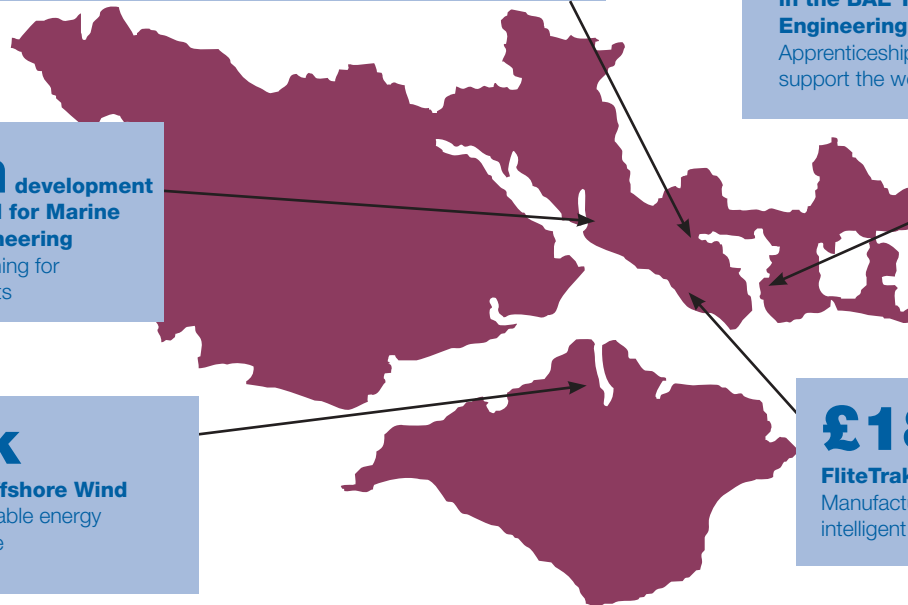

SOLENT LEP: INVESTING IN THE FUTURE OF OUR REGION

£3m

Fareham College's Centre of Excellence in Engineering, Manufacturing and Advanced Skills Training (CEMAST)
Delivering employer-led training for the Solent

£1.179m

in the BAE Thunderer Naval Base Engineering Centre

Apprenticeship training facility to support the workforce demand

£7.4m development

in Warsash School for Marine Science and Engineering

World renowned training for Merchant Navy cadets

£268k

in MHI Vestas Offshore Wind

Supporting sustainable energy solutions worldwide

£18k

FliteTrak Limited

Manufacturing aerospace and rail intelligent monitoring systems