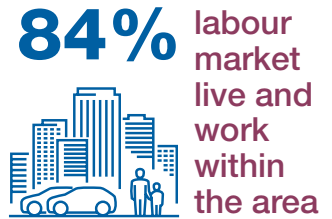

What can life in the Solent offer you?

SOLENT
LOCAL
ENTERPRISE
PARTNERSHIP

LOCATION

At the **VERY HEART** of the international maritime economy