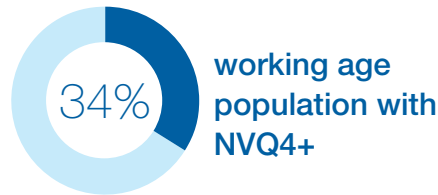

What can life in the Solent offer you?

SOLENT
LOCAL
ENTERPRISE
PARTNERSHIP

LOCATION

At the **VERY HEART** of the international maritime economy