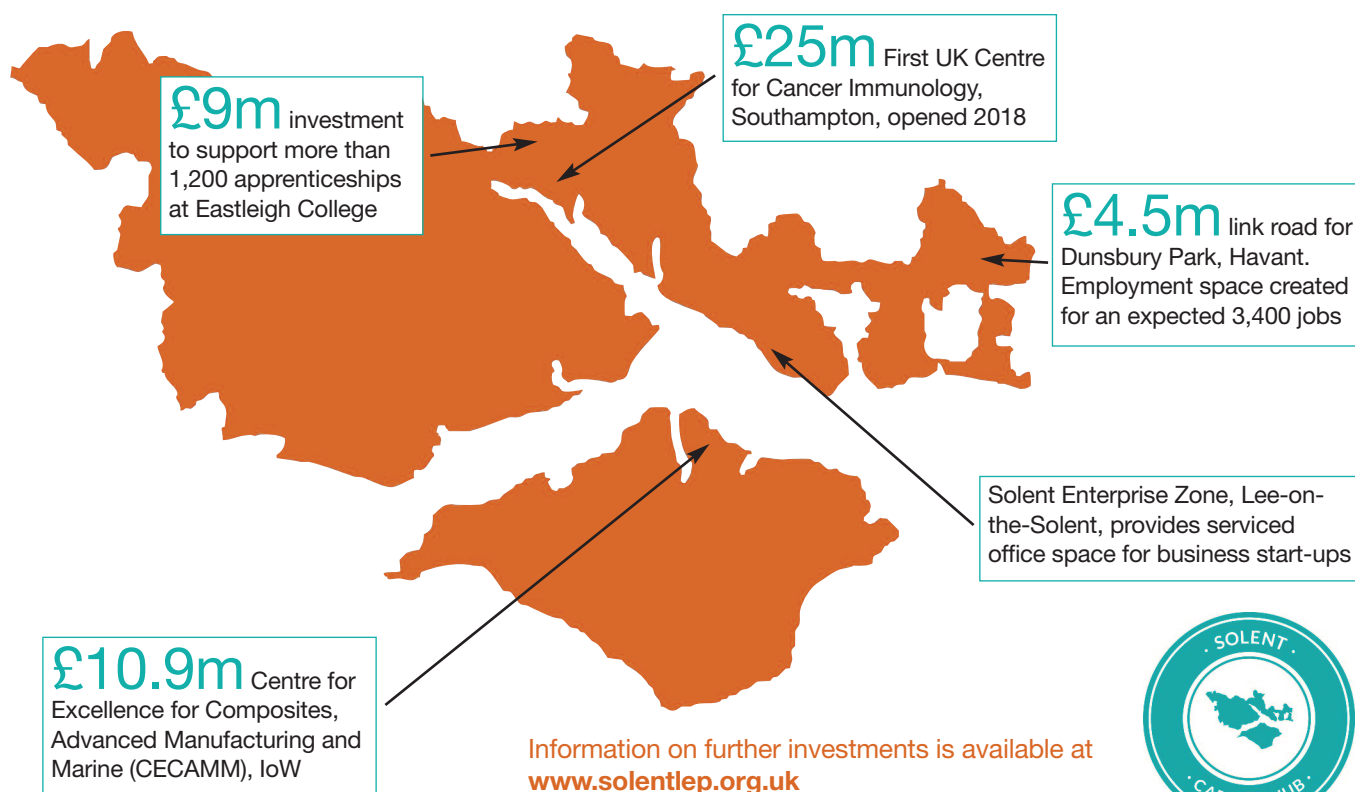

What can life in the Solent offer you?

SOLENT
LOCAL
ENTERPRISE
PARTNERSHIP

LOCATION At the very
HEART
of the international
maritime economy

1.3m
Population, most
urbanised area
south of London

£30bn
Economic
output

34%
working age
population
with NVQ4+

Anchored around the **Isle of Wight**, the cities of **Portsmouth** and **Southampton**, the **M27 corridor**, the **New Forest National Park** as well as the **Solent Waterway**. An internationally-recognised key economic hub.

9 LOCAL AUTHORITIES: Eastleigh, Fareham, Gosport, Hampshire County Council, Havant, the Isle of Wight, New Forest, Portsmouth and Southampton

42,000
businesses

84%
of labour
market live
and work in
the area

SOLENT LEP: INVESTING IN THE FUTURE OF OUR REGION

Find out more:

Access classroom resources and up to date labour market information such as training options, job vacancies and average salaries

Career Pilot – www.careerpilot.org.uk

SACU – www.sacu-student.com

eCLIPS – www.eclips-online.co.uk

National Careers Service – www.nationalcareers.service.gov.uk

Amazing Apprenticeships – www.amazingapprenticeships.com

UCAS – www.ucas.com

Fast Tomato – www.fasttomato.com

National Citizen Service – www.ncsyes.co.uk

Barclays Life skills – www.barclayslifeskills.com